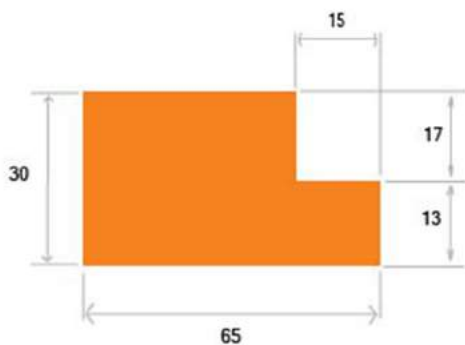

WPC DOORS

PVC SHEETS

WPC FRAMES

WPC FRAMES (DOOR & WINDOW)

A	B
75mm (3 inch)	50mm (2 inch)
100mm (4 inch)	50mm (2 inch)
100mm (4 inch)	65mm (2.5 inch)
125mm (5 inch)	65mm (2.5 inch)

A	B
73mm (3 inch)	48mm (2 inch)
90mm (3.5 inch)	55mm (2.25 inch)
100mm (4 inch)	63mm (2.5 inch)

PVC SHEETS

PVC Sheets is used as a replacement for traditional Plywood. They can be used to make Furniture, Cupboards, Wall Cladding etc.

Available Sizes

Width: 4 feet.

Height: 8 feet.

Thickness: 6 mm, 8 mm, 12 mm, 18 mm, 25 mm.

(Customized sizes can be done for bulk orders)

XYLOID

WPC DOORS

WPC Doors can be designed using Veener or Laminate Sheets or CNC Carving. It can also be Painted or Polished.

Available Sizes

Thickness: 25 mm, 28 mm, 30 mm.

Width: 24 inches, 27 inches, 30 inches, 33 inches, 36 inches, 38 inches.

Height: 72 inches, 75 inches, 78 inches, 81 inches, 84 inches.

(Customized sizes can be done for bulk orders)

XYLOID

KEY FEATURES

Water Proof