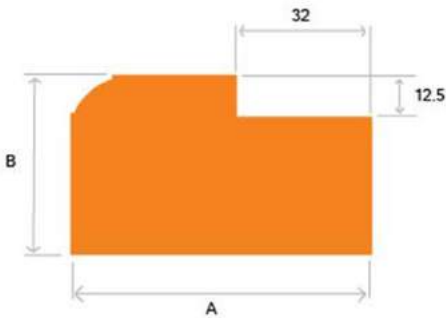

WPC DOORS

PVC SHEETS

WPC FRAMES

WPC FRAMES (DOOR & WINDOW)

A	B
75mm (3 inch)	50mm (2 inch)
100mm (4 inch)	50mm (2 inch)
100mm (4 inch)	65mm (2.5 inch)
125mm (5 inch)	65mm (2.5 inch)

A	B
73mm (3 inch)	48mm (2 inch)
90mm (3.5 inch)	55mm (2.25 inch)
100mm (4 inch)	63mm (2.5 inch)

PVC SHEETS

PVC Sheets is used as a replacement for traditional Plywood. They can be used to make Furniture, Cupboards, Wall Cladding etc.

Available Sizes

Width: 4 feet.

Height: 8 feet.

Thickness: 6 mm, 8 mm, 12 mm, 18 mm, 25 mm.

(Customized sizes can be done for bulk orders)

XYLOID

WPC DOORS

WPC Doors can be designed using Veener or Laminate Sheets or CNC Carving. It can also be Painted or Polished.

Available Sizes

Thickness: 25 mm, 28 mm, 30 mm.

Width: 24 inches, 27 inches, 30 inches, 33 inches, 36 inches, 38 inches.

Height: 72 inches, 75 inches, 78 inches, 81 inches, 84 inches.

(Customized sizes can be done for bulk orders)

XYLOID

KEY FEATURES

Water Proof