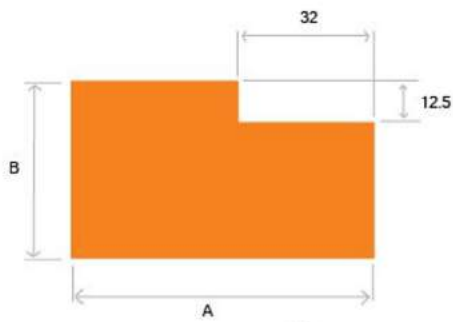

WPC DOORS

PVC SHEETS

WPC FRAMES

WPC FRAMES (DOOR & WINDOW)

A	B
75mm (3 inch)	50mm (2 inch)
100mm (4 inch)	50mm (2 inch)
100mm (4 inch)	65mm (2.5 inch)
125mm (5 inch)	65mm (2.5 inch)

A	B
73mm (3 inch)	48mm (2 inch)
90mm (3.5 inch)	55mm (2.25 inch)
100mm (4 inch)	63mm (2.5 inch)

PVC SHEETS

PVC Sheets is used as a replacement for traditional Plywood. They can be used to make Furniture, Cupboards, Wall Cladding etc.

Available Sizes

Width: 4 feet.

Height: 8 feet.

Thickness: 6 mm, 8 mm, 12 mm, 18 mm, 25 mm.

(Customized sizes can be done for bulk orders)

XYLOID

WPC DOORS

WPC Doors can be designed using Veener or Laminate Sheets or CNC Carving. It can also be Painted or Polished.

Available Sizes

Thickness: 25 mm, 28 mm, 30 mm.

Width: 24 inches, 27 inches, 30 inches, 33 inches, 36 inches, 38 inches.

Height: 72 inches, 75 inches, 78 inches, 81 inches, 84 inches.

(Customized sizes can be done for bulk orders)

XYLOID

KEY FEATURES

Water Proof